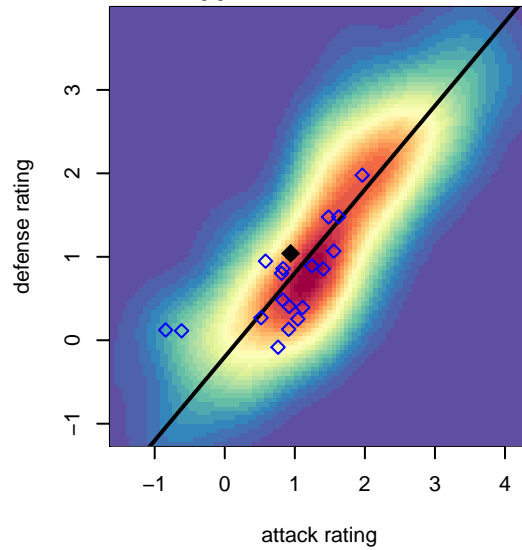

Highline Select G04

Highline Select
 Burien, WA
 G04 total strength=1086
 attack=2.56 defense=2.83
 fall league = NPSL Div 2 (04) U14
 spr league = Spr NPSL (04) Div 2 U14
 notes= Coronado 2016

alt names used:
 HIGHLINE HSA SELECT G04 CORONADO (W
 HSA Select G04 Coronado
 HSA Select G04 Coronado
 HSA Select G04 – Coronado
 HSA Select G04 – Coronado

Venues played:
 2017 Seattle Cup GU14
 2017 Bigfoot Silver 2 U14
 2017 NPSL Division 2 (04) U14
 2017 Founders Cup G04 Div A
 2017 Spr NPSL (04) Division 2 U14

Highline Select G04
 Dots are actual minus expected GF (blue circles) and GA (red triangles).
 Blue line is smoothed change in attack strength. Red is smoothed change in defense strength.

**attack and defense variance (black dot)
relative to other teams
and top 10 in region**

**attack and defense rating
relative to others at age
and all opponents in last 13 months**

Performance relative to 13 month average