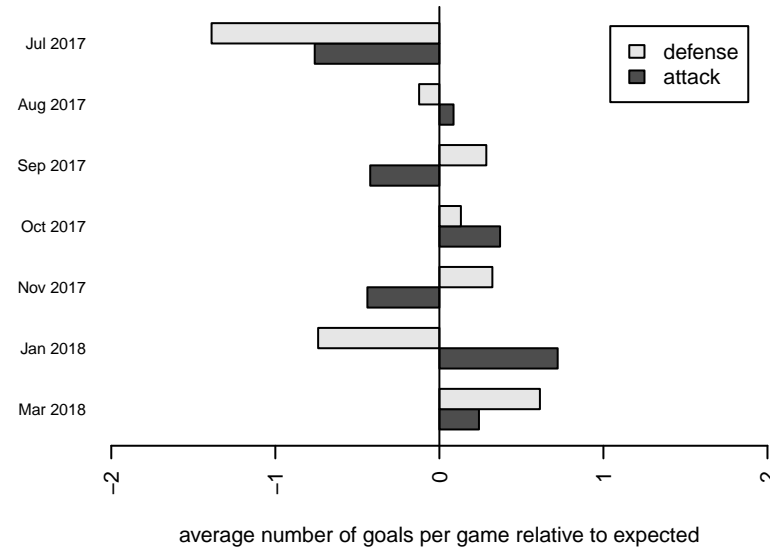

Performance relative to 13 month average