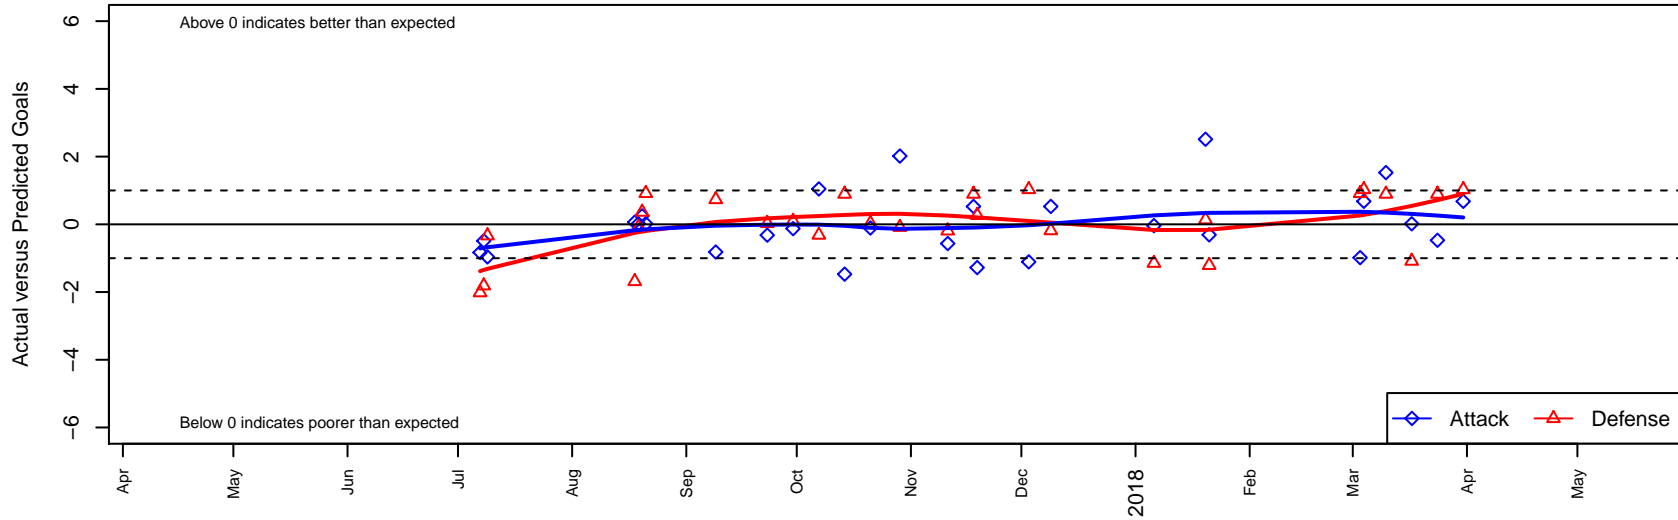

Highline Select G04

Highline Select
 Burien, WA
 G04 total strength=1086
 attack=2.56 defense=2.83
 fall league = NPSL Div 2 (04) U14
 spr league = Spr NPSL (04) Div 2 U14
 notes= Coronado 2016

alt names used:
 HIGHLINE HSA SELECT G04 CORONADO (W
 HSA Select G04 Coronado
 HSA Select G04 Coronado
 HSA Select G04 – Coronado
 HSA Select G04 – Coronado

Venues played:
 2017 Seattle Cup GU14
 2017 Bigfoot Silver 2 U14
 2017 NPSL Division 2 (04) U14
 2017 Founders Cup G04 Div A
 2017 Spr NPSL (04) Division 2 U14

Highline Select G04
 Dots are actual minus expected GF (blue circles) and GA (red triangles).
 Blue line is smoothed change in attack strength. Red is smoothed change in defense strength.

**attack and defense variance (black dot)
relative to other teams
and top 10 in region**

**attack and defense rating
relative to others at age
and all opponents in last 13 months**

Performance relative to 13 month average