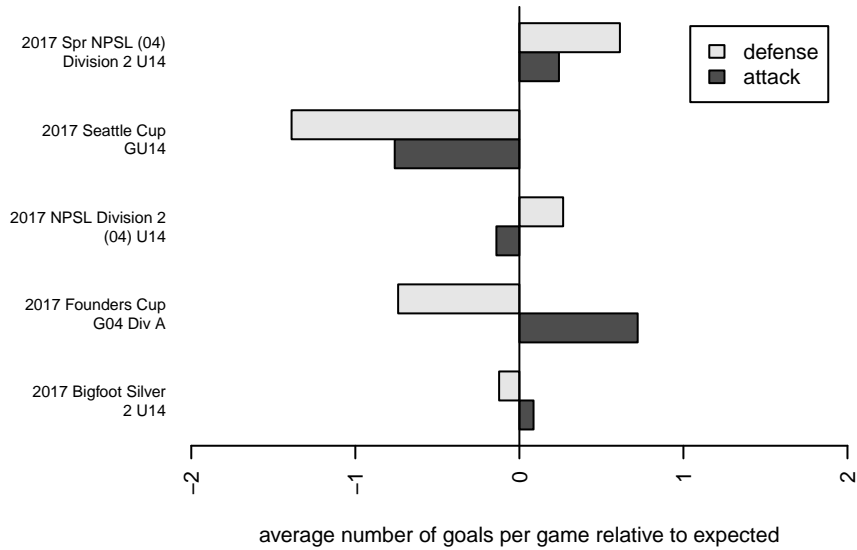

Venues played:
 2017 Seattle Cup GU14
 2017 Bigfoot Silver 2 U14
 2017 NPSL Division 2 (04) U14
 2017 Founders Cup G04 Div A
 2017 Spr NPSL (04) Division 2 U14

Highline Select G04
 Dots are actual minus expected GF (blue circles) and GA (red triangles).
 Blue line is smoothed change in attack strength. Red is smoothed change in defense strength.

**attack and defense variance (black dot)
relative to other teams
and top 10 in region**

**attack and defense rating
relative to others at age
and all opponents in last 13 months**

Performance relative to 13 month average