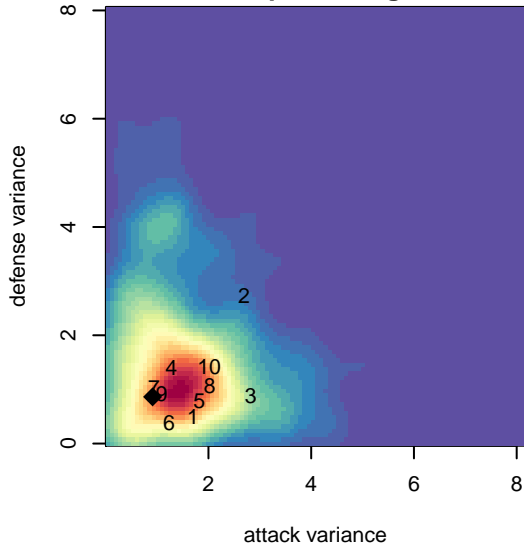

Highline Select G04

Highline Select
 Burien, WA
 G04 total strength=1086
 attack=2.56 defense=2.83
 fall league = NPSL Div 2 (04) U14
 spr league = Spr NPSL (04) Div 2 U14
 notes= Coronado 2016

alt names used:
 HIGHLINE HSA SELECT G04 CORONADO (W
 HSA Select G04 Coronado
 HSA Select G04 Coronado
 HSA Select G04 – Coronado
 HSA Select G04 – Coronado

Venues played:
 2017 Seattle Cup GU14
 2017 Bigfoot Silver 2 U14
 2017 NPSL Division 2 (04) U14
 2017 Founders Cup G04 Div A
 2017 Spr NPSL (04) Division 2 U14

Highline Select G04
 Dots are actual minus expected GF (blue circles) and GA (red triangles).
 Blue line is smoothed change in attack strength. Red is smoothed change in defense strength.

**attack and defense variance (black dot)
relative to other teams
and top 10 in region**

**attack and defense rating
relative to others at age
and all opponents in last 13 months**

Performance relative to 13 month average