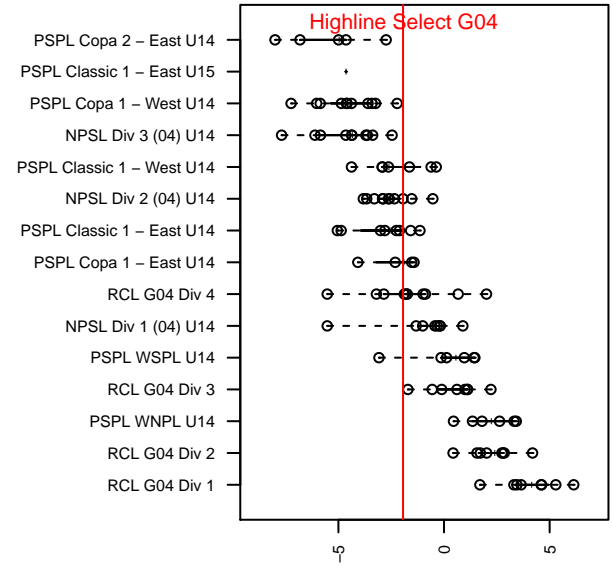

Highline Select G04

Highline Select
 Burien, WA
 G04 total strength=1086
 attack=2.56 defense=2.83
 fall league = NPSL Div 2 (04) U14
 spr league = Spr NPSL (04) Div 2 U14
 notes= Coronado 2016

alt names used:
 HIGHLINE HSA SELECT G04 CORONADO (W
 HSA Select G04 Coronado
 HSA Select G04 Coronado
 HSA Select G04 – Coronado
 HSA Select G04 – Coronado

Venues played:
 2017 Seattle Cup GU14
 2017 Bigfoot Silver 2 U14
 2017 NPSL Division 2 (04) U14
 2017 Founders Cup G04 Div A
 2017 Spr NPSL (04) Division 2 U14

Highline Select G04
 Dots are actual minus expected GF (blue circles) and GA (red triangles).
 Blue line is smoothed change in attack strength. Red is smoothed change in defense strength.

**attack and defense variance (black dot)
relative to other teams
and top 10 in region**

**attack and defense rating
relative to others at age
and all opponents in last 13 months**

Performance relative to 13 month average